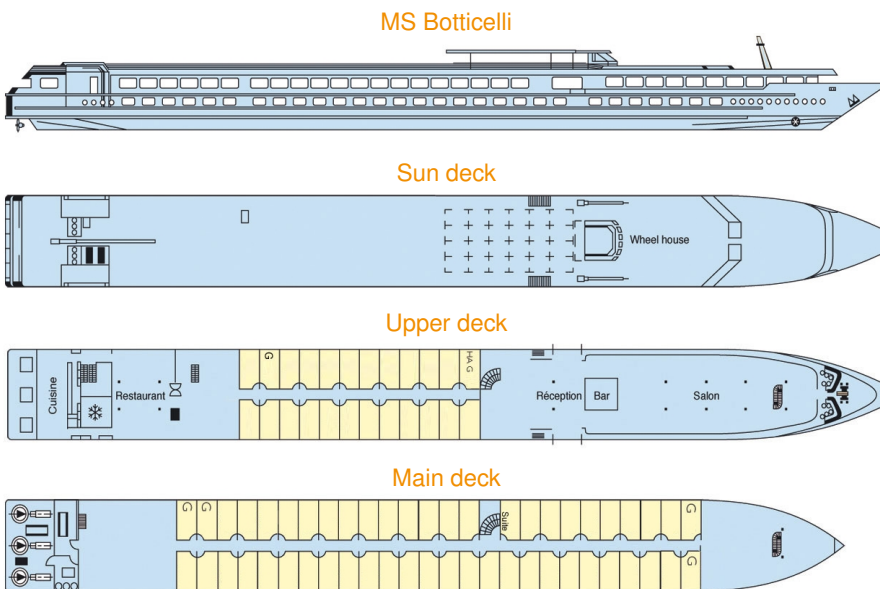

MS Botticelli - Standard (4-anchor)

MS Botticelli sails on the Seine.

Built : 2004

Length : 110 m long

Width : 11,40 m wide

Cabins : 75 cabins

Passengers : 150 passengers

Facilities : lounge-bar with a dance floor - bar - dining room - large sundeck with deckchairs - French balconies - gift shop. Central heating, 220V electricity, air-conditioning, radar, radio, wifi on board.

2 DECK SHIP

THE CABINS

Equipments : all cabins are equipped with shower and toilet, hairdryer, satellite TV, radio, safe.

- **Upper deck :** 24 cabins (22 twins, 1 double bed cabin, 1 HA cabin)

- **Main deck :** 51 cabins (46 twins, 4 double bed cabins, 1 Suite)

Cabin equipped for disabled : YES
HA = cabin equipped for disabled with double bed
G = double bed cabin